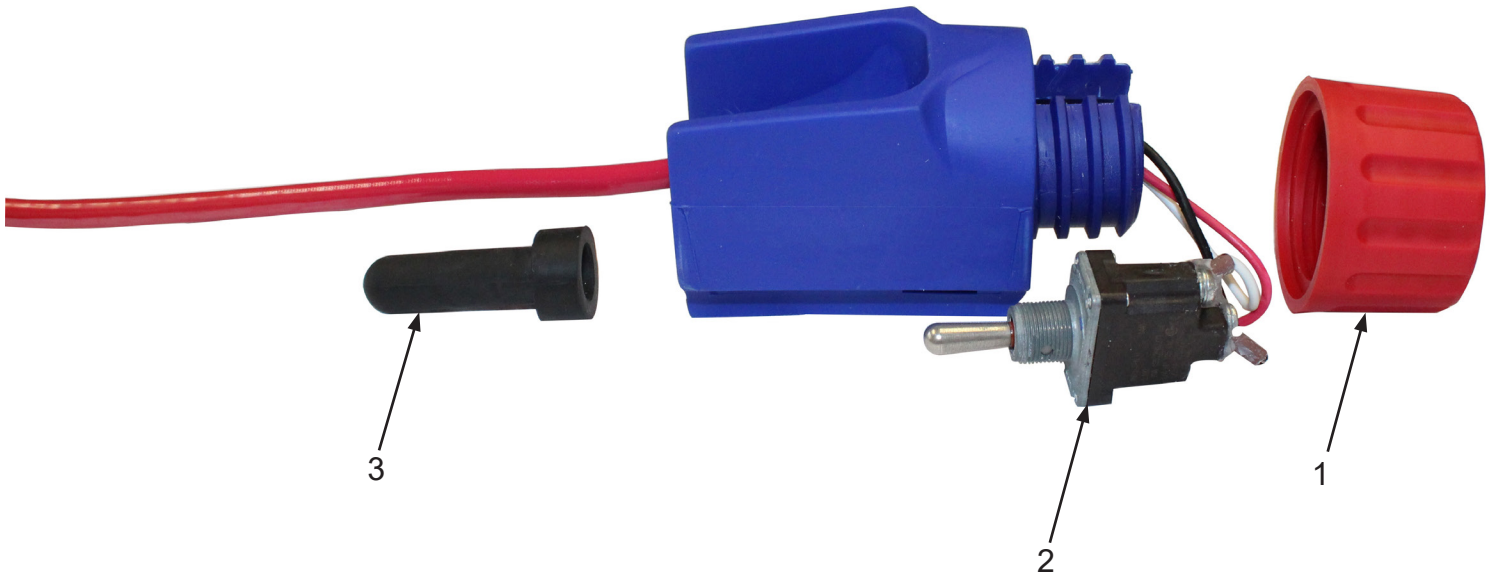

TABLE OF CONTENTS

Company Profile	2
Table of Contents	3
Western Technology™ 3-Wire Remote Control Switch	4-5
Part Numbers & Schematics	4-5
Optional Accessories	6-7
Electric Control Lines with Plugs	6
Electric Control Lines Plugs	6
Electric Control Line	7
Western Technology™ Extreme Cable	7

PART NUMBERS AND SCHEMATICS GUIDE

WESTERN TECHNOLOGY™ 3-WIRE REMOTE CONTROL SWITCH

Part Numbers	Material of Construction	Body Color	Replaceable Switch	Electric Control Line Length
10WTREP3	Polyurethane	Blue	Yes	4 Ft.

PART NUMBERS AND SCHEMATICS GUIDE

Figure 1: Western Technology™ 3-Wire Remote Control Switch - Exploded View

Item #	Part #	Description
Fig. 1		
—	10WTREP3	3-Wire Deadman Remote Control Switch with Ball & Chain – Complete
1	10WTCAP	Red Cap
2	10WTKIT3	3-Position Switch 4' of Wire Control Cord with Ring Installed Terminal Screws & Assembled Jumper
3	1015501	Toggle Boot
—	106M550	Part Numbers and Schematics Guide - Western Technology™ 3-Wire Remote Control Switch
—	109V550	Operator's Manual - Western Technology™ 3-Wire Remote Control