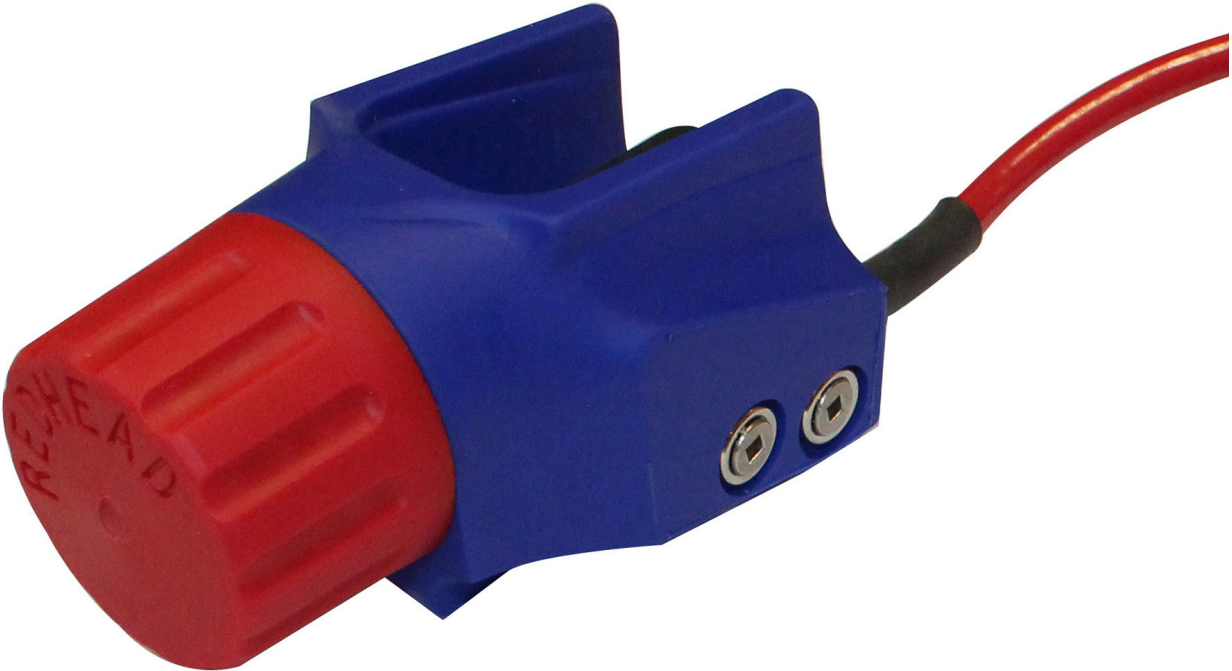

TABLE OF CONTENTS

Company Profile	2
Table of Contents	3
Western Technology™ 3-Wire Remote Control Switch	4-5
Part Numbers & Schematics	4-5
Optional Accessories	6-7
Electric Control Lines with Plugs	6
Electric Control Lines Plugs	6
Electric Control Line	7
Western Technology™ Extreme Cable	7

PART NUMBERS AND SCHEMATICS GUIDE

WESTERN TECHNOLOGY™ 3-WIRE REMOTE CONTROL SWITCH

Part Numbers	Material of Construction	Body Color	Replaceable Switch	Electric Control Line Length
10WTREP3	Polyurethane	Blue	Yes	4 Ft.

PART NUMBERS AND SCHEMATICS GUIDE

Figure 1: Western Technology™ 3-Wire Remote Control Switch - Exploded View

Item #	Part #	Description
Fig. 1		
—	10WTREP3	3-Wire Deadman Remote Control Switch with Ball & Chain – Complete
1	10WTCAP	Red Cap
2	10WTKIT3	3-Position Switch 4' of Wire Control Cord with Ring Installed Terminal Screws & Assembled Jumper
3	1015501	Toggle Boot
—	106M550	Part Numbers and Schematics Guide - Western Technology™ 3-Wire Remote Control Switch
—	109V550	Operator's Manual - Western Technology™ 3-Wire Remote Control