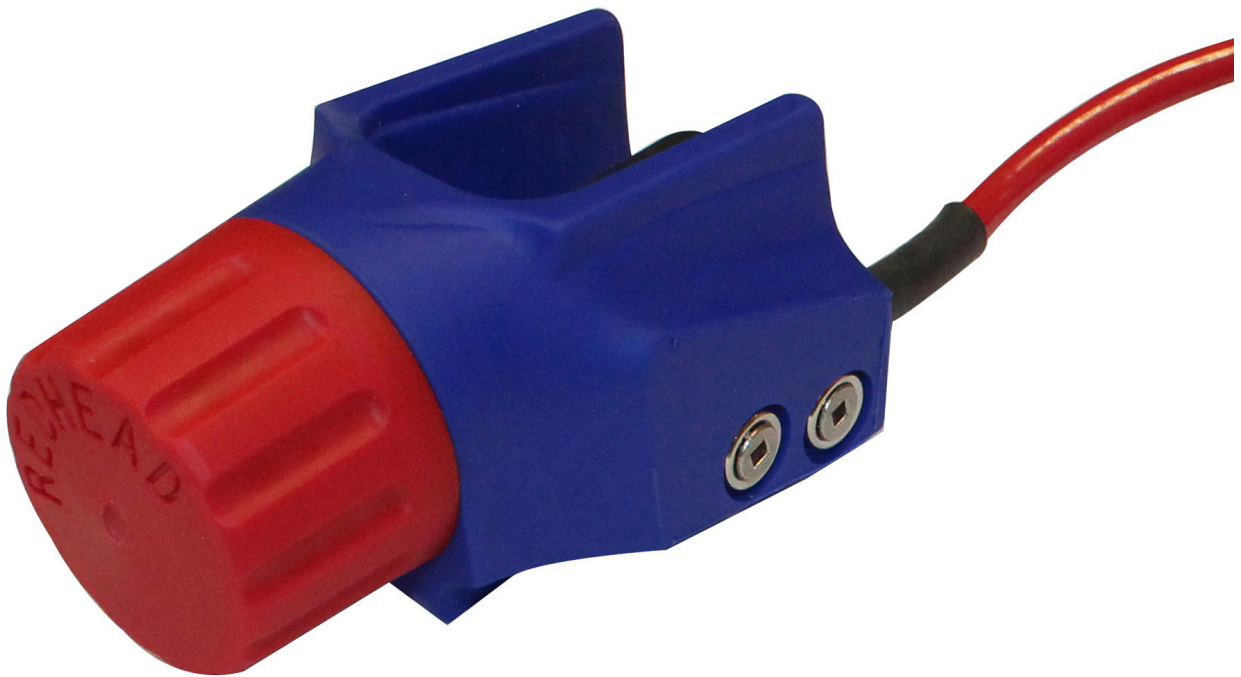

PART NUMBERS AND SCHEMATIC GUIDE