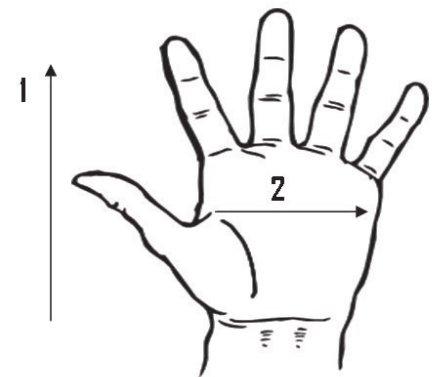

Applications:

Used for automotive, plumbing, manufacturing, security, law enforcement and transportation.

Technical Data:

Model Number: V900BPF

Material: Nitrile

Color: Black

Cuff Style: Beaded

Packaging: 10 Boxes/ Case (100 gloves/box size S-L, 90 gloves/box size XL & XXL by weight)

UOM: Case

Sizes: S-2XL

Dimensions (MM)

Size Available	S	M	L	XL	2XL
Total Length (1)	MIN 240	MIN 240	MIN 240	MIN 240	MIN 240
Palm Width (2)	84	94	105	113	117
Weight (per case) LBS	15.00	15.50	16.00	16.50	17.00