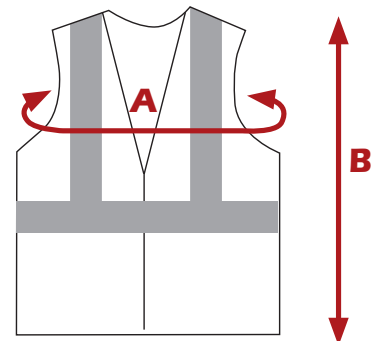

This document is the property of PIP and the information contained herein is proprietary to PIP.