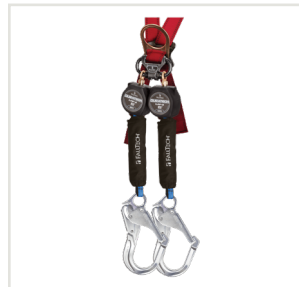

FALLTECH FALL PROTECTION

ALLREDI™ is a certified FallTech facility

FOR MORE
INFORMATION CONTACT:

**Contractor 1D Standard
Non-belted Full Body Harness**
Part Number #
30FA7016 - UniFit (S, M, L)
30FA7016X2X - Dual-size XL/2X
30FA70163X - 3X

**Contractor 1D Standard
Non-belted Full Body Harness**
Part Number #
30FA7016B - UniFit (S, M, L)

6' Double-leg Lanyard
Part Number # 30FA8259Y3

**6' Cheater Cable Carabiner Sling
Anchor with Steel Cable**
Part Number # 30FA84202DC
**4' Cheater Cable Carabiner Sling
Anchor with Steel Cable**
Part Number # 30FA84202DC4

**DuraTech 6' Mini Personal SRL
with Steel Rebar Hooks**
Part Number # 30FA72706TB3

**DuraTech 6' Mini Personal SRL
with Aluminum Rebar Hooks**
Part Number # 30FA72706TB5

**SRL with 30' Galvanized Cable &
Anchorage Carabiner**
Part Number # 30FA727630

Hinged Trailing Rope Adjuster
Part Number # 30FA7479

Premium Polyester Blend Vertical Lifeline with Double-hooks

Part Number # 30FA8150DH - 50'
30FA8200DH - 100'

D Ring Extension 18"
Part Number # 30FA8366