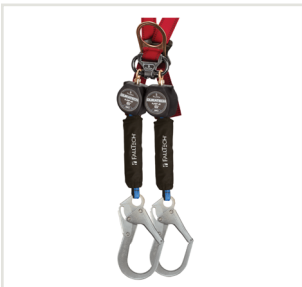

FALLTECH FALL PROTECTION

ALLREDI™ is a certified FallTech facility

FOR MORE
INFORMATION CONTACT:

**Contractor 1D Standard
Non-belted Full Body Harness**
Part Number #
30FA7016 - UniFit (S, M, L)
30FA7016X2X - Dual-size XL/2X
30FA70163X - 3X

**Contractor 1D Standard
Non-belted Full Body Harness**
Part Number #
30FA7016B - UniFit (S, M, L)

6' Double-leg Lanyard
Part Number # 30FA8259Y3

**6' Cheater Cable Carabiner Sling
Anchor with Steel Cable**
Part Number # 30FA84202DC
**4' Cheater Cable Carabiner Sling
Anchor with Steel Cable**
Part Number # 30FA84202DC4

**DuraTech 6' Mini Personal SRL
with Steel Rebar Hooks**
Part Number # 30FA72706TB3

**DuraTech 6' Mini Personal SRL
with Aluminum Rebar Hooks**
Part Number # 30FA72706TB5

**SRL with 30' Galvanized Cable &
Anchorage Carabiner**
Part Number # 30FA727630

Tradesman® Plus 3D Construction Belted Full Body Harness

Part Number #
30FA7078SM - Small/Med
30FA7078BLX - Large/XL
30FA7078B2X - 2X

3' Lanyard, Single-leg with Steel Snap Hooks

Part Number # 30FA8253

18" Dorsal D-ring Extender with Choke-loop