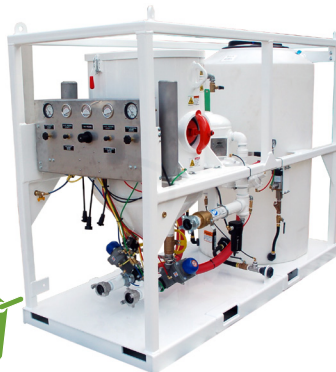

\$ 15,537

AMPHIBLAST 1.5 MINI P-RCS/ELEC

10S823101520W

- Schmidt® Mini AmphiBlast™
- 1.5 cu ft capacity
- Electric remote controls
- Wet or dry blast options

\$ 12,109

AMPHIBLAST 3.5 CU FT

10S822103321W

- Schmidt® AmphiBlast™ Lite 3.5
- 3.5 cu ft capacity
- Electric remote controls
- Wet or dry applications

\$ 16,123

AMPHIBLAST 1.5 MINI P-RCS/ELEC

10S823101420W

- Schmidt® Mini AmphiBlast™
- 1.5 cu ft capacity
- Pneumatic remote controls
- Wet or dry blast options

\$ 11,478

AMPHIBLAST 6.5 DOUBLE OUTLET

10S820206112

- Schmidt® AmphiBlast™ 6.5 Double outlet
- 6.5 cu ft capacity
- Skid Mounted
- Wet or dry blast options

\$ 33,905

Pricing applies only to part numbers listed, while supplies last. All units located in the Pasadena, TX Allredi location. Offer valid through October 31, 2022.