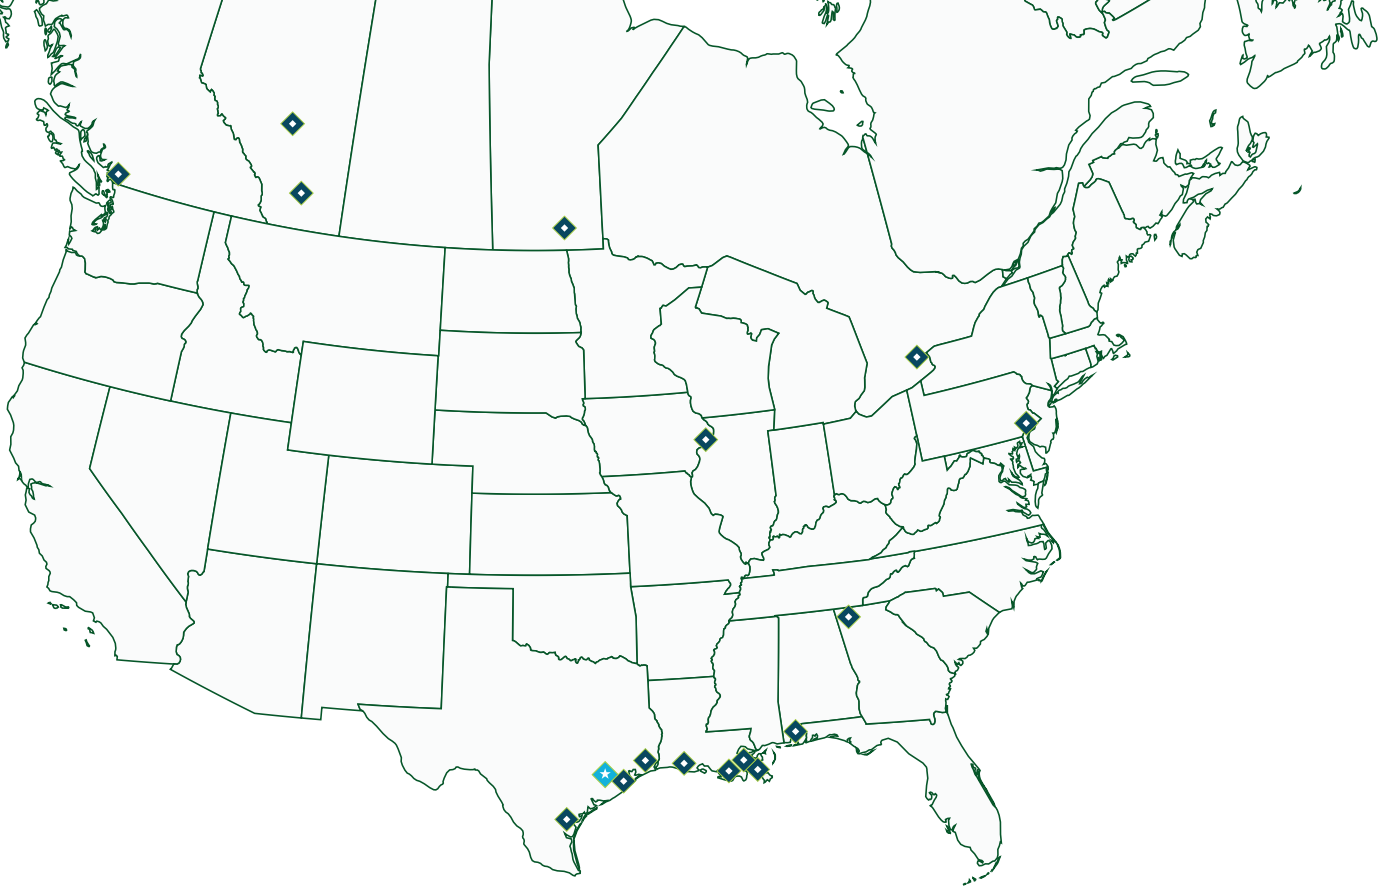

*Tolerance of measurement +- 5%

ALLREDI THERE

Serving these industries: Bridge, Pipeline, Tank & Tower, Concrete Services, Rail, Shipyard & Marine, Pools & Fountains, and Foundry

UNITED STATES

Pasadena, TX (*Headquarters*)

563.324.2519

Deer Park, TX

(*Service & Rental Location*)

281.930.0905

Duluth, GA

800.535.4564

Gonzales, LA

225.647.7575

Harvey, LA

504.367.8090

Houma, LA

985.580.4273

Lafayette, LA

337.267.1440

Theodore, AL

251.338.7525